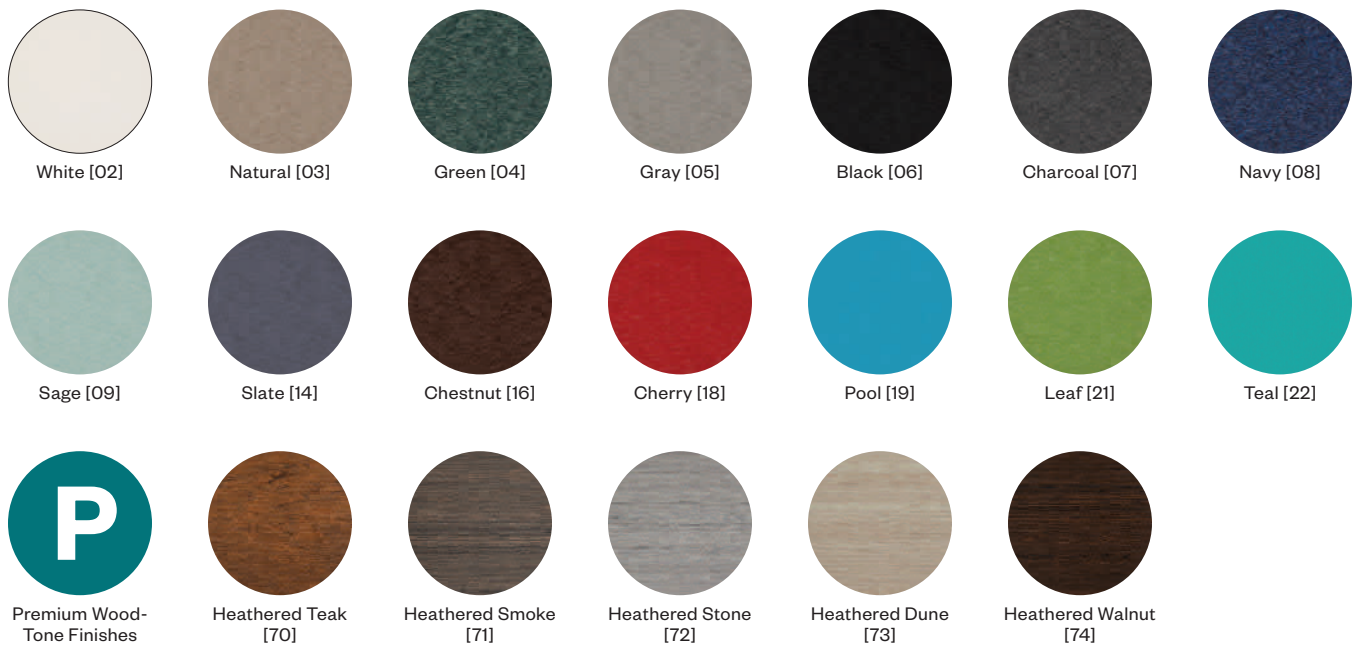

© 2023 Seaside Casual.

Colors & Materials

EnviroWood® Standard & Premium Colors

Offering the quality, comfort and beauty of traditional painted wood without the associated maintenance, EnviroWood® is crafted from recycled plastic bottles and is permeated with UV stabilized pigments. EnviroWood® Premium Wood-Tone Colors offer a textured, multi-toned finish, that provides a natural and sophisticated look and feel. All EnviroWood® is made from recycled HDPE bottle and jugs and is particularly suited to the harshest of outdoor elements with the lowest amount of maintenance possible.

P Premium Wood-Tone Finishes

Made using the same high-quality recycled HDPE as standard EnviroWood®, Premium colors include a multi-tone and textured finish that brings a natural wood-like appearance to many of Seaside's most popular designs. Natural grain patterns combine with Seaside's solid structural construction to create a real wood look, unmatched in its class.

Solids & Textured Solids Grades C-P

Bliss Dew C [48135-14]	Cast Breeze C [48094]	Cast Horizon C [48091]	Cast Mist C [40429]	Cast Ocean C [48103]
Cast Pumice C [48114]	Canvas C [5453]	Canvas Aruba C [5416]	Canvas Buttercup C [5438]	Canvas Capri C [5426]
Canvas Charcoal C [54048]	Canvas Cloud C [57012]	Canvas Cyan C [56105]	Canvas Fern C [5487]	Canvas Flax C [5492]
Canvas Granite C [5402]	Canvas Haze C [14059]	Canvas Melon C [5415]	Canvas Mineral Blue C [5420]	Canvas Navy C [5439]
Canvas Persimmon C [57013]	Canvas Sapphire Blue C [5452]	Canvas Seasalt C [14106]	Canvas Spa C [5413]	Canvas Taupe C [5461]
Canvas Teak C [5488]	Ciao Denim Blue ^T C [T615]	Citron* C [6420]	Classic Royal* C [6434]	Forest Green* C [6446]
Heather Beige C [5476]	Kona* C [6426]	Neptune* C [6433]	Petrol* C [6447]	Royal Navy* C [6442]