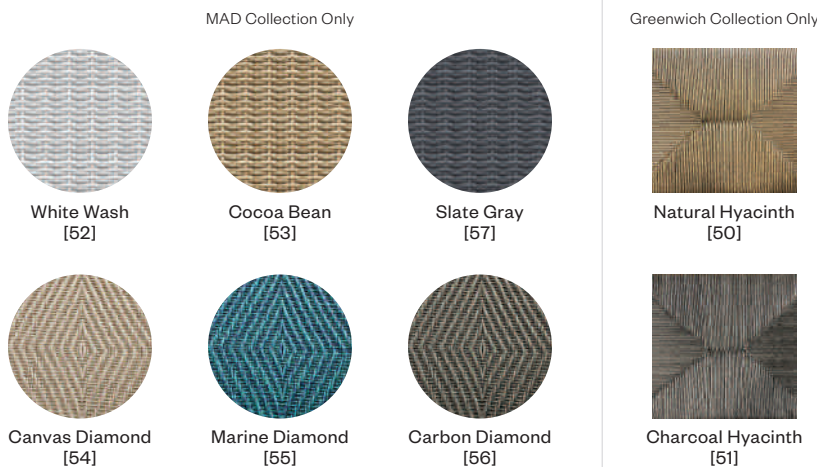

© 2023 Seaside Casual.

Colors & Materials

EnviroWood® Standard & Premium Colors

Offering the quality, comfort and beauty of traditional painted wood without the associated maintenance, EnviroWood® is crafted from recycled plastic bottles and is permeated with UV stabilized pigments. EnviroWood® Premium Wood-Tone Colors offer a textured, multi-toned finish, that provides a natural and sophisticated look and feel. All EnviroWood® is made from recycled HDPE bottle and jugs and is particularly suited to the harshest of outdoor elements with the lowest amount of maintenance possible.

All-Weather Woven Panels

HDPE resin wicker with UV stabilized colors and Polyester Nylon Rope with an HDPE Core are woven into beautiful patterns that provide soft comfort. Made to last for outdoor settings with little to no maintenance, they are the perfect match for EnviroWood® or Powder Coated Aluminum frames.

Solids & Textured Solids Grades C-P

Bliss Dew C [48135-14]	Cast Breeze C [48094]	Cast Horizon C [48091]	Cast Mist C [40429]	Cast Ocean C [48103]
Cast Pumice C [48114]	Canvas C [5453]	Canvas Aruba C [5416]	Canvas Buttercup C [5438]	Canvas Capri C [5426]
Canvas Charcoal C [54048]	Canvas Cloud C [57012]	Canvas Cyan C [56105]	Canvas Fern C [5487]	Canvas Flax C [5492]
Canvas Granite C [5402]	Canvas Haze C [14059]	Canvas Melon C [5415]	Canvas Mineral Blue C [5420]	Canvas Navy C [5439]
Canvas Persimmon C [57013]	Canvas Sapphire Blue C [5452]	Canvas Seasalt C [14106]	Canvas Spa C [5413]	Canvas Taupe C [5461]
Canvas Teak C [5488]	Ciao Denim Blue ^T C [T615]	Citron* C [6420]	Classic Royal* C [6434]	Forest Green* C [6446]
Heather Beige C [5476]	Kona* C [6426]	Neptune* C [6433]	Petrol* C [6447]	Royal Navy* C [6442]